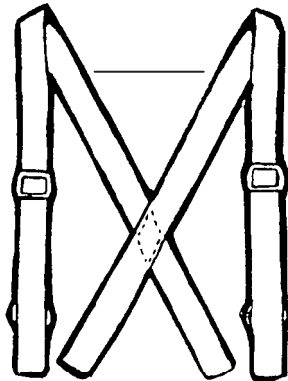

- ... **Heavyweight 4" woven side pulls provide superior support and compression for the lower back**
- ... **Perspiration wicking fabric in front allows a cool, dry feeling**
- ... **Anti-roll foam reduces puckering and increases durability**
- ... **Over-lock feature offers lower abdominal pressure**

BACK SUPPORT BELTS

We offer 3 outstanding belts for back protection! These are high quality belts. Made in the U.S.A. ! All belts come in black.

Model OK-505

This industrial back support belt is designed to help reduce the incidence of lower back injury by providing firm, comfortable support to the lumbar region and abdominal area during lifting and repetitive motion situations. The belt features a double closure system, removable suspenders and four built-in metal stays across the back. It is constructed with high quality, power-knit nylon and powerful elastic webbing for durability and breathability. The use of rubber stitching on the inside of the belt helps keep it from riding up in virtually any range of motion. Belt is 8 inches high in back.

	<u>Special Price</u>	<u>Volume Price</u>
W/Suspenders:	\$26.50 ea.	\$24.50 ea.
W/O Suspenders:	\$24.50	\$22.50

Sizes available

S(24-33) M(29-38) L(35-44) XL(42-52) XXL (extra charge)

Model OK-1000

This belt is basically the same as the OK-505 belt shown above. However, the OK-1000 has a unique cross-link foam lumbar pad (shown at left). This feature greatly adds to the effectiveness and the comfort of this quality belt. Has movable suspenders. 8 inches high in back.

	<u>Special Price</u>	<u>Volume Price</u>
W/Suspenders:	\$29.50 ea.	\$27.50 ea.
W/O Suspenders:	\$27.50	\$25.50

Sizes available

S(24-33) M(29-38) L(35-44) XL(42-52) XXL (extra charge)

Model OK-1 SS-5

The ultimate in support, comfort and ease of use. Has special "lumbar zone" protection pad. Strong yet comfortable inner core. Nylon webbing encompasses the outside ensuring superior strength and comfort. Heavy duty! Belt is 5 inches high.