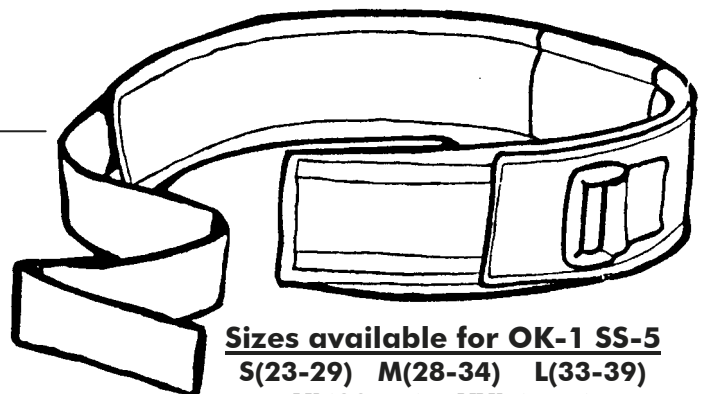

	<u>Special Price</u>	<u>Volume Price</u>
W/Suspenders:	\$26.50 ea.	\$24.50 ea.
W/O Suspenders:	\$24.50	\$22.50

Sizes available

S(24-33) M(29-38) L(35-44) XL(42-52) XXL (extra charge)

Model OK-1000

This belt is basically the same as the OK-505 belt shown above. However, the OK-1000 has a unique cross-link foam lumbar pad (shown at left). This feature greatly adds to the effectiveness and the comfort of this quality belt. Has movable suspenders. 8 inches high in back.

	<u>Special Price</u>	<u>Volume Price</u>
W/Suspenders:	\$29.50 ea.	\$27.50 ea.
W/O Suspenders:	\$27.50	\$25.50

Sizes available

S(24-33) M(29-38) L(35-44) XL(42-52) XXL (extra charge)

Model OK-1 SS-5

The ultimate in support, comfort and ease of use. Has special "lumbar zone" protection pad. Strong yet comfortable inner core. Nylon webbing encompasses the outside ensuring superior strength and comfort. Heavy duty! Belt is 5 inches high.

	<u>Special Price</u>	<u>Volume Price</u>
OK-1 SS-5:	\$31.50 ea.	\$29.50 ea.

Sizes available for OK-1 SS-5

S(23-29) M(28-34) L(33-39)
XL(39-46) XXL (46+)
(extra charge for XXL)