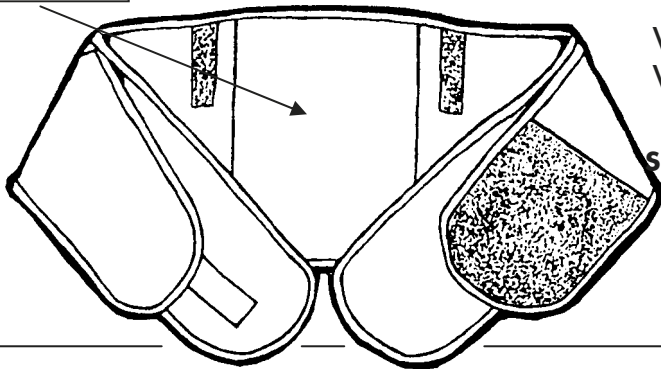

BACK SUPPORT BELTS

We offer 3 outstanding belts for back protection! These are high quality belts. Made in the U.S.A. ! All belts come in black.

Model OK-505

This industrial back support belt is designed to help reduce the incidence of lower back injury by providing firm, comfortable support to the lumbar region and abdominal area during lifting and repetitive motion situations. The belt features a double closure system, removable suspenders and four built-in metal stays across the back. It is constructed with high quality, power-knit nylon and powerful elastic webbing for durability and breathability. The use of rubber stitching on the inside of the belt helps keep it from riding up in virtually any range of motion. Belt is 8 inches high in back.

	<u>Special Price</u>	<u>Volume Price</u>
W/Suspenders:	\$26.50 ea.	\$24.50 ea.
W/O Suspenders:	\$24.50	\$22.50

Sizes available

S(24-33) M(29-38) L(35-44) XL(42-52) XXL (extra charge)

Model OK-1000

This belt is basically the same as the OK-505 belt shown above. However, the OK-1000 has a unique cross-link foam lumbar pad (shown at left). This feature greatly adds to the effectiveness and the comfort of this quality belt. Has movable suspenders. 8 inches high in back.

	<u>Special Price</u>	<u>Volume Price</u>
W/Suspenders:	\$29.50 ea.	\$27.50 ea.
W/O Suspenders:	\$27.50	\$25.50

Sizes available

S(24-33) M(29-38) L(35-44) XL(42-52) XXL (extra charge)

Model OK-1 SS-5

The ultimate in support, comfort and ease of use. Has special "lumbar zone" protection pad. Strong yet comfortable inner core. Nylon webbing encompasses the outside ensuring superior strength and comfort. Heavy duty! Belt is 5 inches high.

	<u>Special Price</u>	<u>Volume Price</u>
OK-1 SS-5:	\$31.50 ea.	\$29.50 ea.

Sizes available for OK-1 SS-5

S(23-29) M(28-34) L(33-39)
XL(39-46) XXL (46+)
(extra charge for XXL)